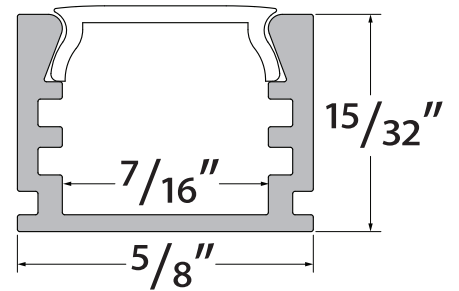

MOSHER

Design Guide

Ceiling

Cavity

Wall

Direct
Symmetric

PROFILE DIMENSIONS

Silver Trim / Opal Lens

ORDERING INFORMATION

MOSR-CHAN-SLV-6.5
Silver Anodized Aluminum
Extrusion, 6.5' Lengths

MOSR-LNS-OP-6.5
Lens, Opal, 6.5' Lengths

MOSR-EC-02
White Left/Right
Powerfeed End Cap

MOSR-EC-01
White Left/Right
Solid End Cap